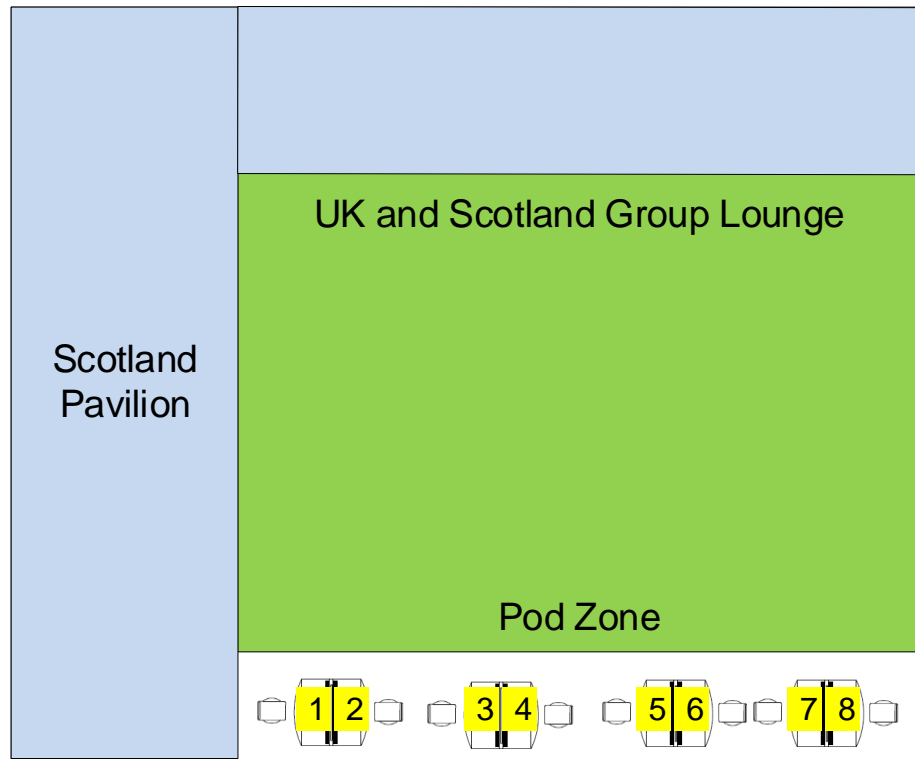

UK Pavilion at ONS 2020

← ENTRANCE at this end and main aisle

- Scotland Pavilion
- UK available
- Sold EIC Member
- Sold Non Member
- Lounge area

← ENTRANCE at this end and main aisle

1 Rota Eng. 3m x 3m 9sqm	2 3m x 3m 9sqm	3 3m x 3m 9sqm	4 Raytec 3m x 3m 9sqm
5 3m x 3m 9sqm	6 3m x 3m 9sqm	7 3m x 3m 9sqm	8 3m x 3m 9sqm