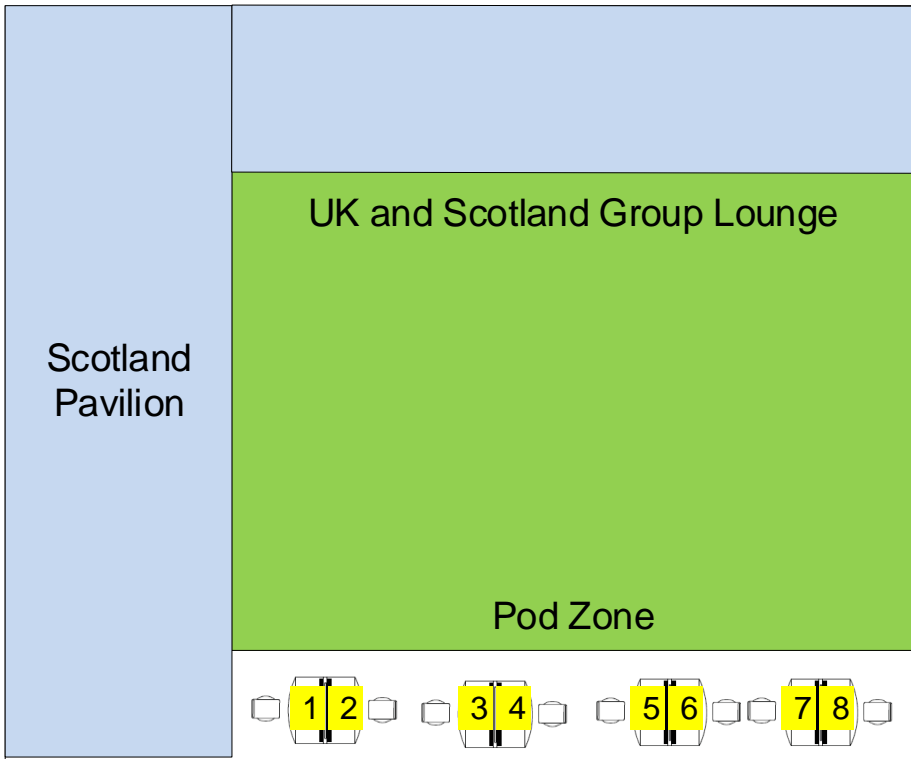

UK Pavilion at ONS 2020

Scotland Pavilion

UK available

Sold EIC Member

Sold Non Member

Lounge area

←ENTRANCE at this end and main aisle

←ENTRANCE aisle

←ENTRANCE at this end and main aisle

<p>1 Rota Eng. 3m x 3m 9sqm</p>	<p>2 Clarkson Research 3m x 3m 9sqm</p>	<p>3 3m x 3m 9sqm</p>	<p>4 Raytec 3m x 3m 9sqm</p>
<p>5 MechTool 3m x 3m 9sqm</p>	<p>6 3m x 3m 9sqm</p>	<p>7 3m x 3m 9sqm</p>	<p>8 Lonestar Fastners 3m x 3m 9sqm</p>