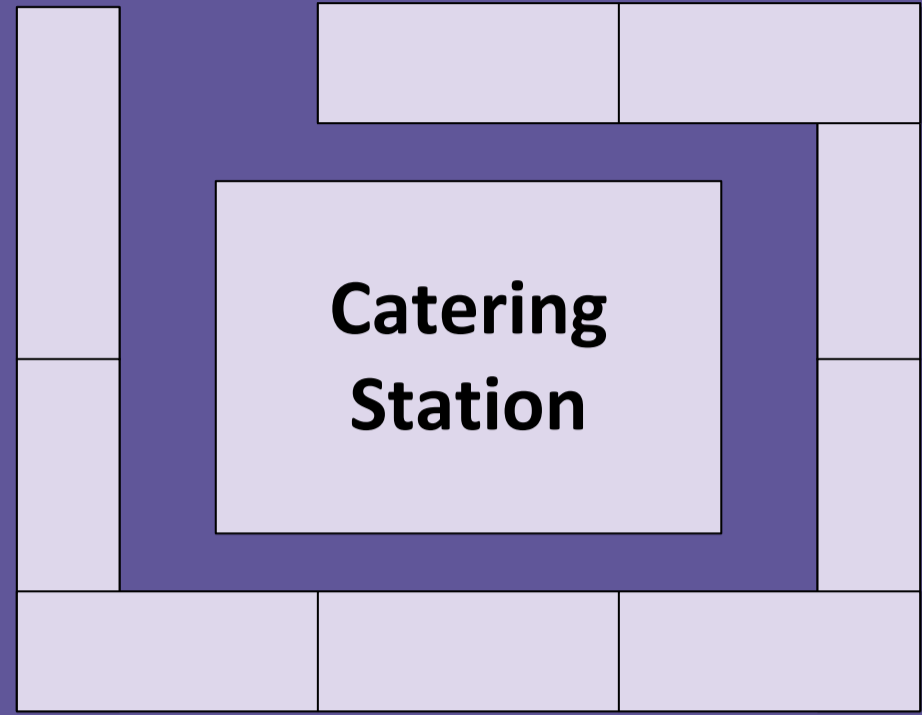

12 TEXO	Media Area
15 FoundOcean	

Theatre Area
9m x 9m

28 NSTA	19 SDI
20 Hydro-C	

P1 KOSO Kent	P2 Atkore Flexicon	POD AREA 10m x 6m 60sqm	P4 Draeger	P5 SICK UK
P11 Edward Gunn	P10 ThinJack		P8 Busch	P7 Petrasco