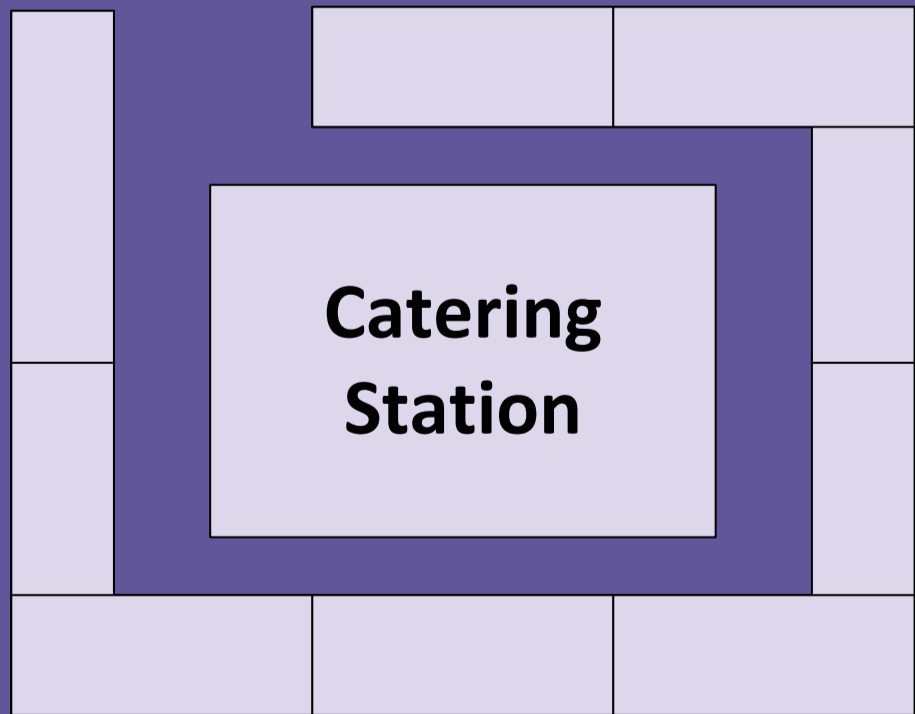

12 TEXO	Media Area
15 FoundOcean	

Theatre Area
9m x 9m

28 NSTA	19 SDI
20 Hydro-C	

P1 KOSO Kent	P2 Atkore Flexicon	POD AREA 10m x 6m 60sqm	P4 Draeger	P5 SICK UK
P11 Edward Gunn	P10 ThinJack		P8 Busch	P7 Petrasco

18 UKEF	21 Northern Power House

26 EIC	27 TUV SUD
	32 Forsyth Group